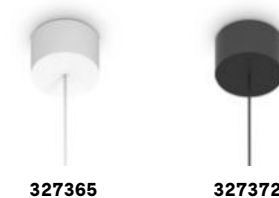

## Rubber new

Matt varnished metal ceiling cap.  
Clear PVC cable. Matt clear silicon  
glass holder element. Blown glass  
diffuser. Ceiling cap available  
finishes: white, black. Glass  
available finishes: amber, smoky,  
satin, clear.

**LED** LED source 3000 K, 50.000 h life.

IP20

1,200 Kg / 0,0013 m<sup>3</sup>  
LED 4W / 400 lm

0,300 Kg / 0,0114 m<sup>3</sup>

- |        |       |     |        |            |     |
|--------|-------|-----|--------|------------|-----|
| 327365 | White | new | 289786 | Clear      | new |
| 327372 | Black | new | 289939 | White      | new |
|        |       |     | 289908 | Smok. Gra. | new |
|        |       |     | 289915 | Amber      | new |

IP20

0,800 Kg / 0,0013 m<sup>3</sup>  
LED 2W / 150 lm

0,250 Kg / 0,0054 m<sup>3</sup>

0,200 Kg / 0,0020 m<sup>3</sup>

- |        |       |     |        |            |     |        |            |     |
|--------|-------|-----|--------|------------|-----|--------|------------|-----|
| 327389 | White | new | 289861 | Clear      | new | 289878 | Clear      | new |
| 327396 | Black | new | 327433 | White      | new | 327426 | White      | new |
|        |       |     | 327457 | Smok. Gra. | new | 327440 | Smok. Gra. | new |
|        |       |     | 327419 | Amber      | new | 327402 | Amber      | new |