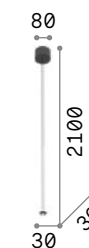

## Rubber new

Matt varnished metal ceiling cap.  
Clear PVC cable. Matt clear silicon  
glass holder element. Blown glass  
diffuser. Ceiling cap available  
finishes: white, black. Glass  
available finishes: amber, smoky,  
satin, clear.

**LED** LED source 3000 K, 50.000 h life.

IP20

1,200 Kg / 0,0013 m<sup>3</sup>  
LED 4W / 400 lm

0,300 Kg / 0,0114 m<sup>3</sup>

- |        |       |     |        |            |     |
|--------|-------|-----|--------|------------|-----|
| 327365 | White | new | 289786 | Clear      | new |
| 327372 | Black | new | 289939 | White      | new |
|        |       |     | 289908 | Smok. Gra. | new |
|        |       |     | 289915 | Amber      | new |

IP20

0,800 Kg / 0,0013 m<sup>3</sup>  
LED 2W / 150 lm

0,250 Kg / 0,0054 m<sup>3</sup>

0,200 Kg / 0,0020 m<sup>3</sup>

- |        |       |     |        |            |     |        |            |     |
|--------|-------|-----|--------|------------|-----|--------|------------|-----|
| 327389 | White | new | 289861 | Clear      | new | 289878 | Clear      | new |
| 327396 | Black | new | 327433 | White      | new | 327426 | White      | new |
|        |       |     | 327457 | Smok. Gra. | new | 327440 | Smok. Gra. | new |
|        |       |     | 327419 | Amber      | new | 327402 | Amber      | new |