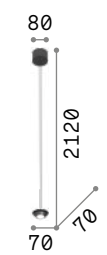

# Rubber new

Matt varnished metal ceiling cap.  
 Clear PVC cable. Matt clear silicon  
 glass holder element. Blown glass  
 diffuser. Ceiling cap available  
 finishes: white, black. Glass  
 available finishes: amber, smoky,  
 satin, clear.

**LED** LED source 3000 K, 50.000 h life.

IP20

1,200 Kg / 0,0013 m<sup>3</sup>  
 LED 4W / 400 lm

IP20

0,800 Kg / 0,0013 m<sup>3</sup>  
 LED 2W / 150 lm

0,250 Kg / 0,0054 m<sup>3</sup>

0,200 Kg / 0,0020 m<sup>3</sup>