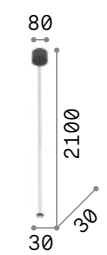

# Rubber new

Matt varnished metal ceiling cap.  
 Clear PVC cable. Matt clear silicon  
 glass holder element. Blown glass  
 diffuser. Ceiling cap available  
 finishes: white, black. Glass  
 available finishes: amber, smoky,  
 satin, clear.

**LED** LED source 3000 K, 50.000 h life.

IP20

1,200 Kg / 0,0013 m<sup>3</sup>  
 LED 4W / 400 lm

IP20

0,800 Kg / 0,0013 m<sup>3</sup>  
 LED 2W / 150 lm

0,250 Kg / 0,0054 m<sup>3</sup>

0,200 Kg / 0,0020 m<sup>3</sup>