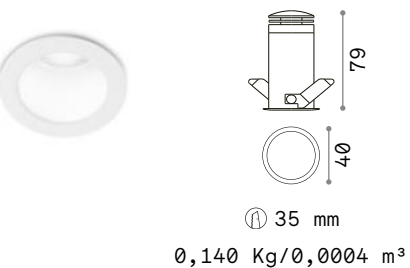

LED SMD BRIDGELUX Driver ON/OFF included

Power	Beam	Lumen	CCT	Finish	Code
5W	30°	320 lm	3000 K	White	307756
				Black	327495

new

new