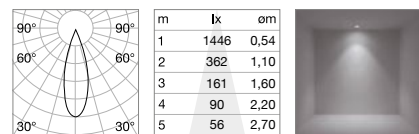

new

new

LED SMD BRIDGELUX Driver ON/OFF included

Power	Beam	Lumen	CCT	Finish	Code
5W	30°	320 lm	3000 K	White	307756
				Black	327495

new

new

LED COB CITIZEN Driver ON/OFF included

Power	Beam	Lumen	CCT	Finish	Code
8W	30°	720 lm	3000 K	White	258478
				Black	258461