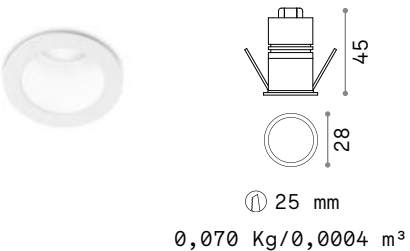

Quark new

Source	LED COB / SMD	LED life	30.000 h
Power	2W / 3W / 5W / 8W	Insulation class	II
Driver included	On/Off	IP	20
Drivers available	No	Material	Aluminum
CCT	3000 K	Warranty	5 years
CRI	≥90		

LED SMD BRIDGELUX Driver ON/OFF included

Power	Beam	Lumen	CCT	Finish	Code
2W	30°	180 lm	3000 K	White	327471
				Black	305844

new

new

LED SMD BRIDGELUX Driver ON/OFF included

Power	Beam	Lumen	CCT	Finish	Code
3W	25°	250 lm	3000 K	White	327488
				Black	305851