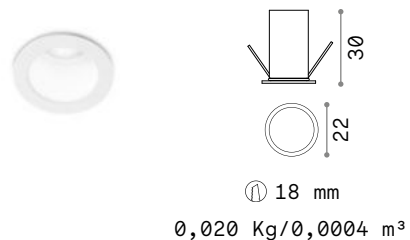

Quark new

Source	LED COB / SMD	LED life	30.000 h
Power	2W / 3W / 5W / 8W	Insulation class	II
Driver included	On/Off	IP	20
Drivers available	No	Material	Aluminum
CCT	3000 K	Warranty	5 years
CRI	≥90		

LED SMD BRIDGELUX Driver ON/OFF included

Power	Beam	Lumen	CCT	Finish	Code
2W	30°	180 lm	3000 K	White	327471
				Black	305844

new

new

LED SMD BRIDGELUX Driver ON/OFF included

Power	Beam	Lumen	CCT	Finish	Code
3W	25°	250 lm	3000 K	White	327488
				Black	305851