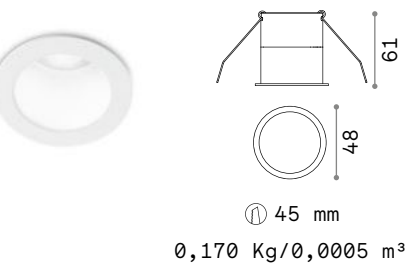

new

new

LED SMD BRIDGELUX Driver ON/OFF included

Power	Beam	Lumen	CCT	Finish	Code
5W	30°	320 lm	3000 K	White	307756
				Black	327495

new

new

LED COB CITIZEN Driver ON/OFF included

Power	Beam	Lumen	CCT	Finish	Code
8W	30°	720 lm	3000 K	White	258478
				Black	258461