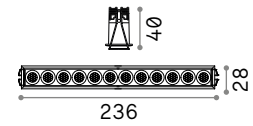

Lika Slim

LED SMD Driver ON/OFF included

Power	Beam	Lumen	CCT	Finish	Code
10 W	32°	1000 lm	3000 K	White	327501
				Black	305813

new

new

117 x 23 mm
0,180 Kg/0,0013 m³

LED SMD Driver ON/OFF included

Power	Beam	Lumen	CCT	Finish	Code
19 W	32°	2000 lm	3000 K	White	327518
				Black	305837

new

new

231 x 23 mm
0,300 Kg/0,0022 m³

RECESSED LIGHTS

Light beam: ACCENT

CRI≥90 12W 29° 1200lm 3000K

792

793