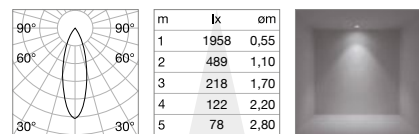

Lika Slim

LED SMD Driver ON/OFF included

Power	Beam	Lumen	CCT	Finish	Code
10 W	32°	1000 lm	3000 K	White	327501
				Black	305813

new

new

117 x 23 mm
0,180 Kg/0,0013 m³

LED SMD Driver ON/OFF included

Power	Beam	Lumen	CCT	Finish	Code
19 W	32°	2000 lm	3000 K	White	327518
				Black	305837

new

new

231 x 23 mm
0,300 Kg/0,0022 m³

RECESSED LIGHTS

Light beam: ACCENT

CRI≥90 12W 29° 1200lm 3000K

792

793