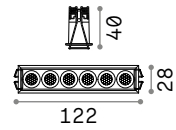

Lika Slim

LED SMD Driver ON/OFF included

Power	Beam	Lumen	CCT	Finish	Code
10 W	32°	1000 lm	3000 K	White	327501
				Black	305813

new

new

117 x 23 mm
0,180 Kg/0,0013 m³

LED SMD Driver ON/OFF included

Power	Beam	Lumen	CCT	Finish	Code
19 W	32°	2000 lm	3000 K	White	327518
				Black	305837

new

new

231 x 23 mm
0,300 Kg/0,0022 m³

RECESSED LIGHTS

Light beam: ACCENT

CRI≥90 12W 29° 1200lm 3000K

792

793