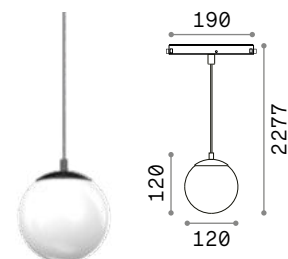

Ego Pendant

0,540 Kg/0,0038 m³

LED COB CITIZEN UGR <19

Power	Beam	Control	Lumen	CCT	Finish	Code	
12W	30°	On-Off	1100 lm	3000 K	White	282879	
					Black	257747	
					Brass	283852	
		1-10V	1150 lm	4000 K	Black	321653	new
			1100 lm	3000 K	White	303598	
			1100 lm	3000 K	Black	303574	
DALI	1100 lm	3000 K	White	286327			
			Black	286310			
			Brass	300498			
			1150 lm	4000 K	Black	321837	new

0,650 Kg/0,0125 m³

LED COB CITIZEN

Power	Beam	Control	Lumen	CCT	Finish	Code
10W	-	On-Off	1100 lm	3000 K	White	327532
					Black	327525

new

new

new

CRI≥90 12W 30° 1000lm 3000K

CRI≥90 10W 1100lm 3000K