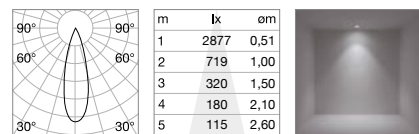

Ego Pendant

0,540 Kg/0,0038 m³

LED COB CITIZEN UGR <19

Power	Beam	Control	Lumen	CCT	Finish	Code	
12W	30°	On-Off	1100 lm	3000 K	White	282879	
					Black	257747	
					Brass	283852	
		1-10V	1150 lm	4000 K	Black	321653	new
			1100 lm	3000 K	White	303598	
			1100 lm	3000 K	Black	303574	
DALI	1100 lm	3000 K	White	286327			
			Black	286310			
			Brass	300498			
			1150 lm	4000 K	Black	321837	new

0,650 Kg/0,0125 m³

LED COB CITIZEN

Power	Beam	Control	Lumen	CCT	Finish	Code
10W	-	On-Off	1100 lm	3000 K	White	327532
					Black	327525

new

new

new

CRI≥90 12W 30° 1000lm 3000K

CRI≥90 10W 1100lm 3000K