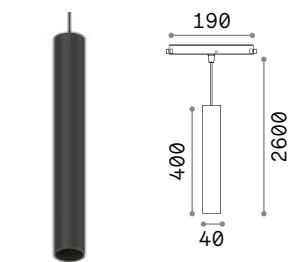

Ego Pendant

0,540 Kg/0,0038 m³

LED COB CITIZEN UGR <19

Power	Beam	Control	Lumen	CCT	Finish	Code	
12W	30°	On-Off	1100 lm	3000 K	White	282879	
					Black	257747	
					Brass	283852	
		1-10V	1150 lm	4000 K	Black	321653	new
			1100 lm	3000 K	White	303598	
			1100 lm	3000 K	Black	303574	
DALI	1100 lm	3000 K	White	286327			
			Black	286310			
			Brass	300498			
			1150 lm	4000 K	Black	321837	new

0,650 Kg/0,0125 m³

LED COB CITIZEN

Power	Beam	Control	Lumen	CCT	Finish	Code
10W	-	On-Off	1100 lm	3000 K	White	327532
					Black	327525

new

new

new

CRI≥90 12W 30° 1000lm 3000K

CRI≥90 10W 1100lm 3000K