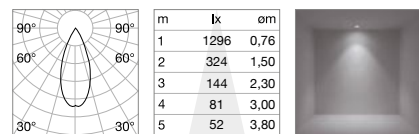

## LED COB CITIZEN

Power	Beam	Control	Lumen	CCT	Finish	Code
10W	38°	On-Off	1000 lm	3000 K	White	327556
					Black	300764

new

new

## LED COB CITIZEN

Power	Beam	Control	Lumen	CCT	Finish	Code
20W	38°	On-Off	2000 lm	3000 K	White	327549
					Black	316307

new

new

Light beam: ACCENT

CRI≥90 10W 38° 1000lm 3000K

CRI≥90 20W 38° 2000lm 3000K

592