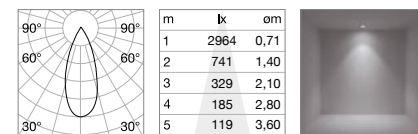

## LED COB CITIZEN

Power	Beam	Control	Lumen	CCT	Finish	Code
10W	38°	On-Off	1000 lm	3000 K	White	327556
					Black	300764

new

new

## LED COB CITIZEN

Power	Beam	Control	Lumen	CCT	Finish	Code
20W	38°	On-Off	2000 lm	3000 K	White	327549
					Black	316307

new

new

Light beam: ACCENT

CRI≥90 10W 38° 1000lm 3000K

CRI≥90 20W 38° 2000lm 3000K

592