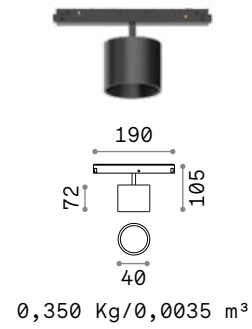

## LED COB CITIZEN

Power	Beam	Control	Lumen	CCT	Finish	Code
10W	38°	On-Off	1000 lm	3000 K	White	327556
					Black	300764

new

new