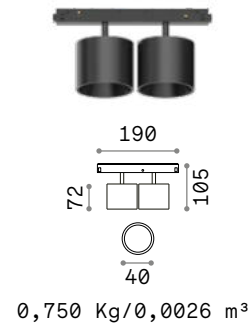

Ego Track Big

LED COB CITIZEN

Power	Beam	Control	Lumen	CCT	Finish	Code
10W	38°	On-Off	1000 lm	3000 K	White	327556
					Black	300764

new

new

LED COB CITIZEN

Power	Beam	Control	Lumen	CCT	Finish	Code
20W	38°	On-Off	2000 lm	3000 K	White	327549
					Black	316307

new

new

Light beam: ACCENT

CRI≥90 10W 38° 1000lm 3000K

CRI≥90 20W 38° 2000lm 3000K

592

593