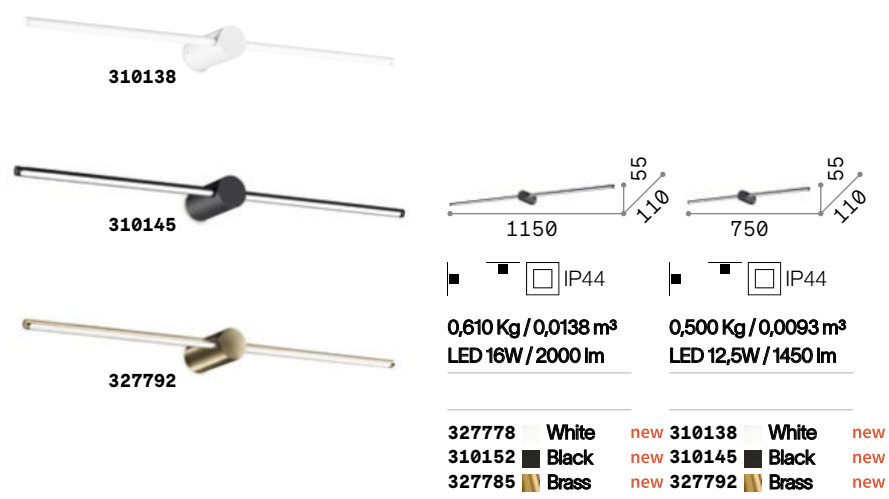

## Filo new

Powder coated or plated aluminum base and frame. Matt opal polycarbonate diffuser, 45° reclined. Finishes: white, black, brushed brass.

**LED** LED source 3000 K, 20.000 h life.

**IP44** Protection degree IP44.

## Theo new

Powder coated aluminum base and frame. Shiny opal polycarbonate diffuser. Finishes: white, black

**LED** LED source 3000 K, 30.000 h life.