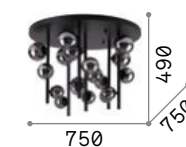

Perlage **new**

Metal frame with round section linear structure or squared section round structure. Blown glass diffusers. Finishes: Matt black with amber or smoky Pyrex glasses or satin brass with etched white glasses.

LED Bulbs LED G9 4W 3000 K included.
Cod. **209043**

328423

328416

328409

7,520 Kg / 0,1314 m³
G9 max 18 x 15W

2,780 Kg / 0,0605 m³
G9 max 10 x 15W

3,870 Kg / 0,0622 m³
G9 max 9 x 15W

1,550 Kg / 0,0385 m³
G9 max 6 x 15W

328393	White	new	327815	White	new	328423	White	new	309279	White	new
328386	Smok. Gra.	new	309286	Smok. Gra.	new	328416	Smok. Gra.	new	309262	Smok. Gra.	new
328379	Amber	new	327808	Amber	new	328409	Amber	new	327822	Amber	new