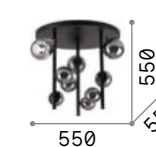

Perlage **new**

Metal frame with round section linear structure or squared section round structure. Blown glass diffusers. Finishes: Matt black with amber or smoky Pyrex glasses or satin brass with etched white glasses.

LED Bulbs LED G9 4W 3000 K included.
Cod. **209043**

328423

328416

328409

7,520 Kg / 0,1314 m³
G9 max 18 x 15W

2,780 Kg / 0,0605 m³
G9 max 10 x 15W

3,870 Kg / 0,0622 m³
G9 max 9 x 15W

1,550 Kg / 0,0385 m³
G9 max 6 x 15W

328393	White	new	327815	White	new	328423	White	new	309279	White	new
328386	Smok. Gra.	new	309286	Smok. Gra.	new	328416	Smok. Gra.	new	309262	Smok. Gra.	new
328379	Amber	new	327808	Amber	new	328409	Amber	new	327822	Amber	new