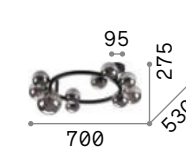

Perlage **new**

Metal frame with round section linear structure or squared section round structure. Blown glass diffusers. Finishes: Matt black with amber or smoky Pyrex glasses or satin brass with etched white glasses.

LED Bulbs LED G9 4W 3000 K included.
Cod. **209043**

328423

328416

328409

7,520 Kg / 0,1314 m³
G9 max 18 x 15W

2,780 Kg / 0,0605 m³
G9 max 10 x 15W

3,870 Kg / 0,0622 m³
G9 max 9 x 15W

1,550 Kg / 0,0385 m³
G9 max 6 x 15W

328393	White	new	327815	White	new	328423	White	new	309279	White	new
328386	Smok. Gra.	new	309286	Smok. Gra.	new	328416	Smok. Gra.	new	309262	Smok. Gra.	new
328379	Amber	new	327808	Amber	new	328409	Amber	new	327822	Amber	new