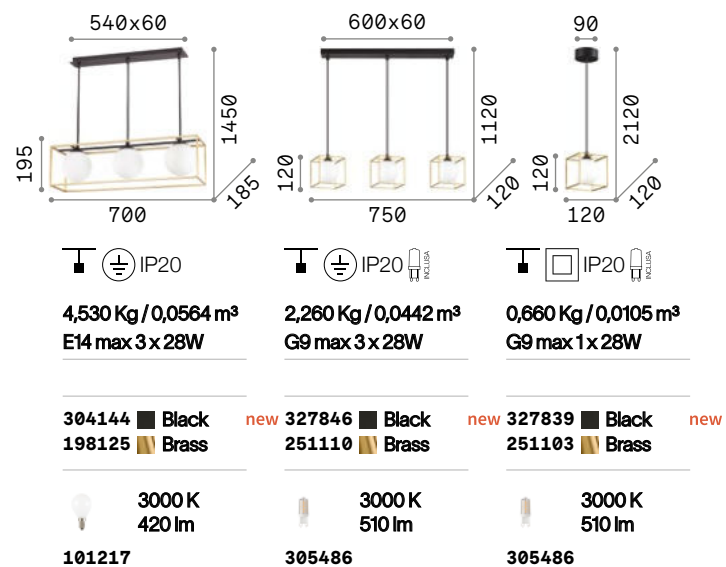

Lingotto new

Varnished metal frame: matt black base and matt brass or total matt black structure. White overlay acid-etched blown glass diffuser.

LED Bulbs LED G9 4W 3000 K included in models: **327846**, **251110**, **327839** and **251103**. Cod. **209043**

P. 345 **P. 497**

Igor

Metal body with matt black enamel finish. Shade made of clear glass slabs.

P. 432