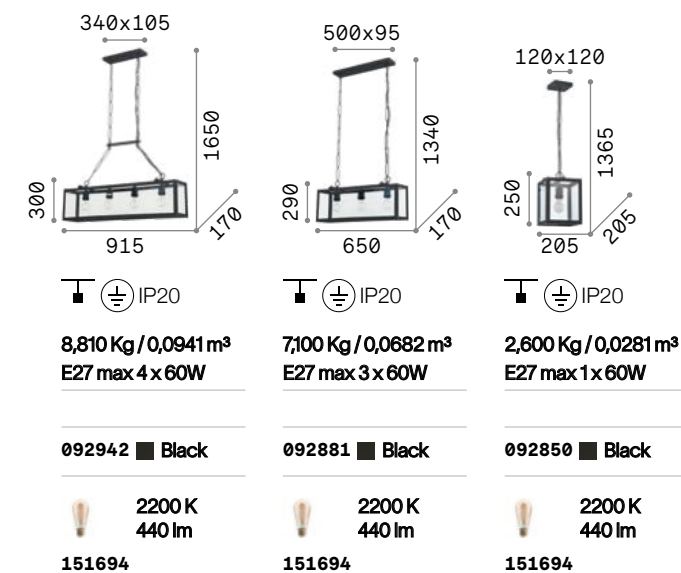

Lingotto new

Varnished metal frame: matt black base and matt brass or total matt black structure. White overlay acid-etched blown glass diffuser.

LED Bulbs LED G9 4W 3000 K included in models: **327846**, **251110**, **327839** and **251103**. Cod. **209043**

P. 345 **P. 497**

Igor

Metal body with matt black enamel finish. Shade made of clear glass slabs.

P. 432