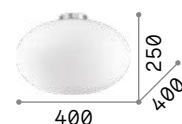

## Candy

Metal frame with satin nickel finish.  
White acid-etched blown glass  
diffuser.

2,500 Kg / 0,0799 m<sup>3</sup>  
E27 max 1 x 60W

086781 White

123899

P. 156 P. 486

## Cotton <sup>new</sup>

Metal base finished with white  
powder paint. Acid-etched white  
blown glass with screw fastening.

**LED** Bulbs LED G9 4W 3000 K included in  
model **297750**. Cod. **209043**