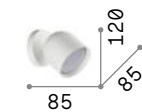

## Gim

Powder painted aluminum frame. Rotating diffuser with satin acrylic screen. Integrated switch. Integrated LED source.

**LED** LED source 3000 K, 15.000 h life.

**ON OFF** Lamp with integrated switch.

IP20

0,450 Kg / 0,0034 m<sup>3</sup>  
LED 6W / 530 lm

167152 ■ White  
167121 ■ Black

IP20  
0,930 Kg / 0,0035 m<sup>3</sup>  
GX53 max 2x 15W

IP20  
0,450 Kg / 0,0015 m<sup>3</sup>  
GX53 max 1x 15W

314136 ■ White new 314105 ■ White new  
327938 ■ Black new 314099 ■ Black new  
327921 ■ Brass new 314129 ■ Brass new