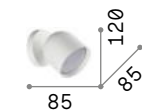

Gim

Powder painted aluminum frame. Rotating diffuser with satin acrylic screen. Integrated switch. Integrated LED source.

LED LED source 3000 K, 15.000 h life.

ON OFF Lamp with integrated switch.

IP20

0,450 Kg / 0,0034 m³
LED 6W / 530 lm

167152 ■ White
167121 ■ Black

Dodo ^{new}

Powder coated or plated metal base and body. Adjustable diffuser with replaceable LED source. Finishes: white, black, brushed brass.

LED Bulbs LED GX53 9W 3000 K included. Cod. 123936

IP20
0,930 Kg / 0,0035 m³
GX53 max 2x 15W

IP20
0,450 Kg / 0,0015 m³
GX53 max 1x 15W

314136 ■ White new 314105 ■ White new
327938 ■ Black new 314099 ■ Black new
327921 ■ Brass new 314129 ■ Brass new

3000 K
910 lm
123936