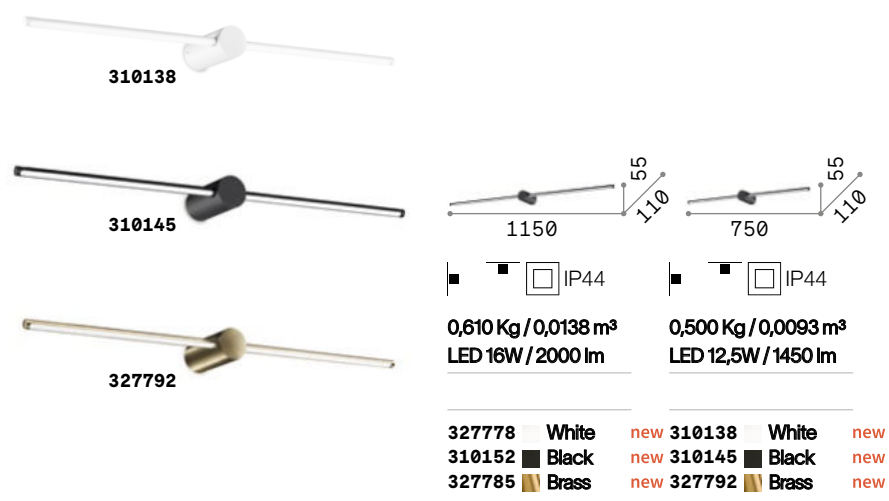

## Filo new

Powder coated or plated aluminum base and frame. Matt opal polycarbonate diffuser, 45° reclined. Finishes: white, black, brushed brass.

**LED** LED source 3000 K, 20.000 h life.

**IP44** Protection degree IP44.

## Theo new

Powder coated aluminum base and frame. Shiny opal polycarbonate diffuser. Finishes: white, black

**LED** LED source 3000 K, 30.000 h life.