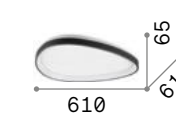

## Gemini <sup>new</sup>

Powder coated or plated metal frame. Opal polycarbonate diffuser. Available finishes: white, black or brushed brass. Control: On-Off or DALI/Push dimmable.

**LED** LED source 3000 K, 30.000 h life.

IP20

4,800 Kg / 0,0919 m<sup>3</sup>  
LED 41W / 5600 lm

IP20

3,200 Kg / 0,0507 m<sup>3</sup>  
LED 27W / 3650 lm

IP20

1,900 Kg / 0,0271 m<sup>3</sup>  
LED 23W / 3100 lm

328072	White	On-Off	new	328041	White	On-Off	new	328010	White	new
328973	White	Dali/Push	new	328942	White	Dali/Push	new	328027	Black	new
328089	Black	On-Off	new	328058	Black	On-Off	new	328034	Brass	new
328980	Black	Dali/Push	new	328959	Black	Dali/Push	new			
328096	Brass	On-Off	new	328065	Brass	On-Off	new			
329260	Brass	Dali/Push	new	328966	Brass	Dali/Push	new			