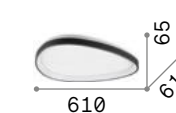

Gemini ^{new}

Powder coated or plated metal frame. Opal polycarbonate diffuser. Available finishes: white, black or brushed brass. Control: On-Off or DALI/Push dimmable.

LED LED source 3000 K, 30.000 h life.

4,800 Kg / 0,0919 m³
LED 41W / 5600 lm

3,200 Kg / 0,0507 m³
LED 27W / 3650 lm

1,900 Kg / 0,0271 m³
LED 23W / 3100 lm

328072	White	On-Off	new	328041	White	On-Off	new	328010	White	new
328973	White	Dali/	new	328942	White	Dali/	new	328027	Black	new
328089	Black	On-Off	new	328058	Black	On-Off	new	328034	Brass	new
328980	Black	Dali/	new	328959	Black	Dali/	new			
328096	Brass	On-Off	new	328065	Brass	On-Off	new			
329260	Brass	Dali/	new	328966	Brass	Dali/	new			