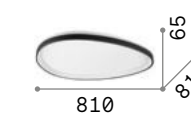

Gemini ^{new}

Powder coated or plated metal frame. Opal polycarbonate diffuser. Available finishes: white, black or brushed brass. Control: On-Off or DALI/Push dimmable.

LED LED source 3000 K, 30.000 h life.

4,800 Kg / 0,0919 m³
LED 41W / 5600 lm

3,200 Kg / 0,0507 m³
LED 27W / 3650 lm

1,900 Kg / 0,0271 m³
LED 23W / 3100 lm

328072	White	On-Off	new	328041	White	On-Off	new	328010	White	new
328973	White	Dali/	new	328942	White	Dali/	new	328027	Black	new
328089	Black	On-Off	new	328058	Black	On-Off	new	328034	Brass	new
328980	Black	Dali/	new	328959	Black	Dali/	new			
328096	Brass	On-Off	new	328065	Brass	On-Off	new			
329260	Brass	Dali/	new	328966	Brass	Dali/	new			