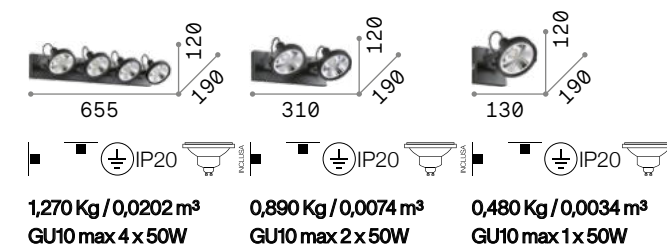

Profilo new

Base with recessed fastening and adjustable powder coated metal diffuser. Finishes: white, black.

LED Bulbs LED GU10 7W 3000 K included.
Cod. **123943**

314716

314723

328188 White	<small>new</small>	314716 White	<small>new</small>
328195 Black	<small>new</small>	314723 Black	<small>new</small>
	3000 K		3000 K
	540 lm		540 lm
123943		123943	

Glim

Total powder painted metal frame available in white or black color. Adjustable diffuser with replaceable bulb.

LED Bulbs LED GU10 10W 3000 K included.
Cod. **189031**

200194

200231

P. 705

200217 White	<small>new</small>	200200 White	<small>new</small>	200194 White	<small>new</small>
200255 Black	<small>new</small>	200248 Black	<small>new</small>	200231 Black	<small>new</small>
	3000 K		3000 K		3000 K
	800 lm		800 lm		800 lm
189031		189031		189031	