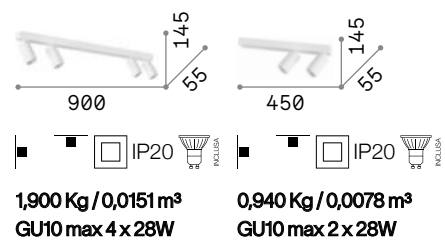

Profilo new

Base with recessed fastening and adjustable powder coated metal diffuser. Finishes: white, black.

LED Bulbs LED GU10 7W 3000 K included.
Cod. **123943**

314716

314723

328188 White	<small>new</small>	314716 White	<small>new</small>
328195 Black	<small>new</small>	314723 Black	<small>new</small>
	3000 K		3000 K
	540 lm		540 lm
123943		123943	

Glim

Total powder painted metal frame available in white or black color. Adjustable diffuser with replaceable bulb.

LED Bulbs LED GU10 10W 3000 K included.
Cod. **189031**

200194

200231

P. 705

200217 White	<small>new</small>	200200 White	<small>new</small>	200194 White	<small>new</small>
200255 Black	<small>new</small>	200248 Black	<small>new</small>	200231 Black	<small>new</small>
	3000 K		3000 K		3000 K
	800 lm		800 lm		800 lm
189031		189031		189031	