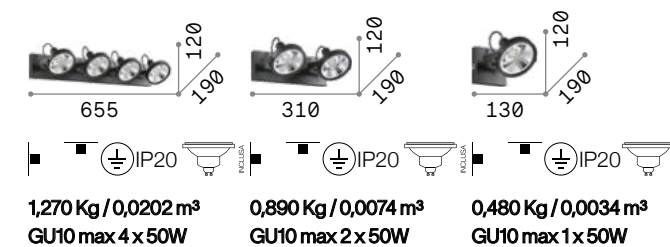

200217 White
200255 Black

200200 White
200248 Black

200194 White
200231 Black

3000 K 800 lm 189031

3000 K 800 lm 189031

3000 K 800 lm 189031