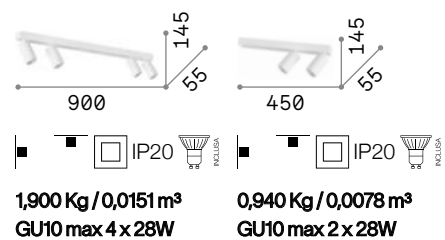

Profilo new

Base with recessed fastening and adjustable powder coated metal diffuser. Finishes: white, black.

LED Bulbs LED GU10 7W 3000 K included.
Cod. **123943**

314716

314723

328188 White new 314716 White new
328195 Black new 314723 Black new

3000 K 540 lm 123943

3000 K 540 lm 123943

Glim

Total powder painted metal frame available in white or black color. Adjustable diffuser with replaceable bulb.

LED Bulbs LED GU10 10W 3000 K included.
Cod. **189031**