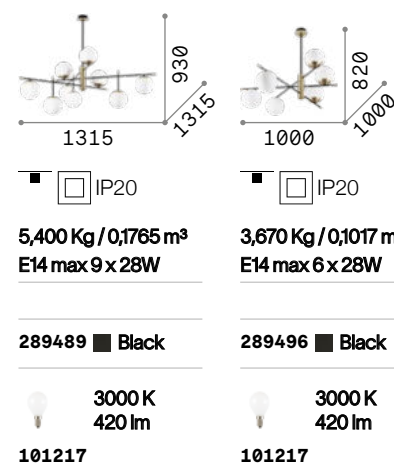

Gourmet

Matt varnished metal ceiling cap and frame. White blown acid-etched glass diffusers. Available finishes: black and satin brass.

Atlas new

Matt varnished metal frame with adjustable arms. Acid-etched white blown glass diffusers. Finishes: white, black, gold.