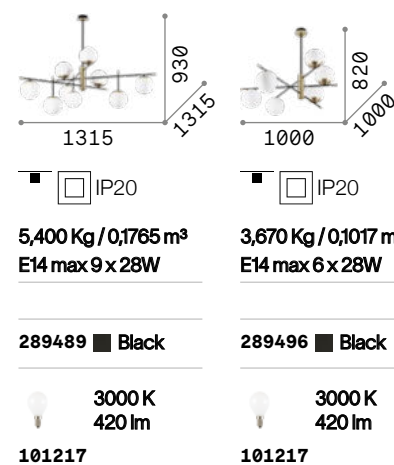

Gourmet

Matt varnished metal ceiling cap and frame. White blown acid-etched glass diffusers. Available finishes: black and satin brass.

Atlas ^{new}

Matt varnished metal frame with adjustable arms. Acid-etched white blown glass diffusers. Finishes: white, black, gold.