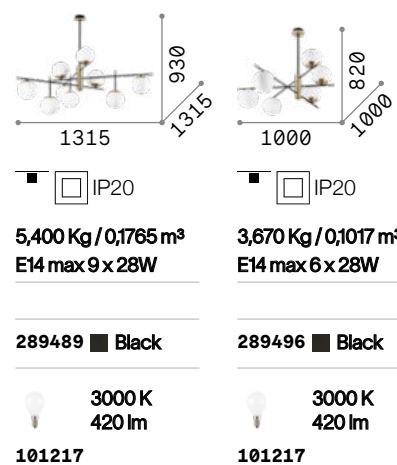

## Gourmet

Matt varnished metal ceiling cap and frame. White blown acid-etched glass diffusers. Available finishes: black and satin brass.

## Atlas <sup>new</sup>

Matt varnished metal frame with adjustable arms. Acid-etched white blown glass diffusers. Finishes: white, black, gold.

**LED** Bulbs LED G9 4W 3000 K included.  
Cod. 209043