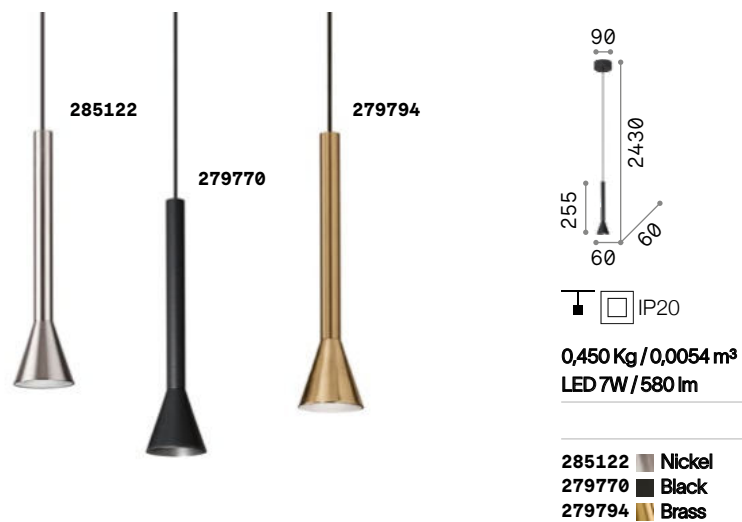

## Diesis

Powder coated or plated metal ceiling rose and diffuser. Black PVC cable. Color: black, satin nickel or satin brass.

**LED** LED source 3000 K, 20.000 h life.

## Archimede <sup>new</sup>

Powder coated metal ceiling cap with magnetic closure without screws. PVC cable. Powder coated aluminum diffuser with acrylic optic. Finishes: white, black.

**LED** LED source 3000 K, 50.000 h life.