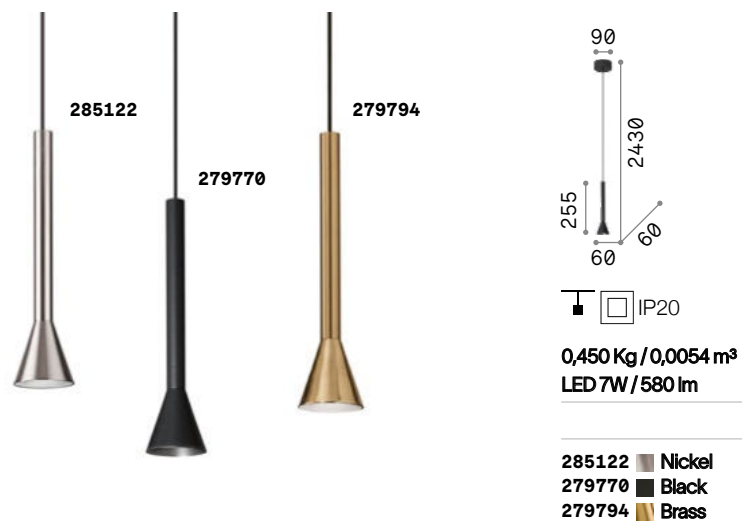

## Diesis

Powder coated or plated metal ceiling rose and diffuser. Black PVC cable. Color: black, satin nickel or satin brass.

**LED** LED source 3000 K, 20.000 h life.

## Archimede <sup>new</sup>

Powder coated metal ceiling cap with magnetic closure without screws. PVC cable. Powder coated aluminum diffuser with acrylic optic. Finishes: white, black.

**LED** LED source 3000 K, 50.000 h life.