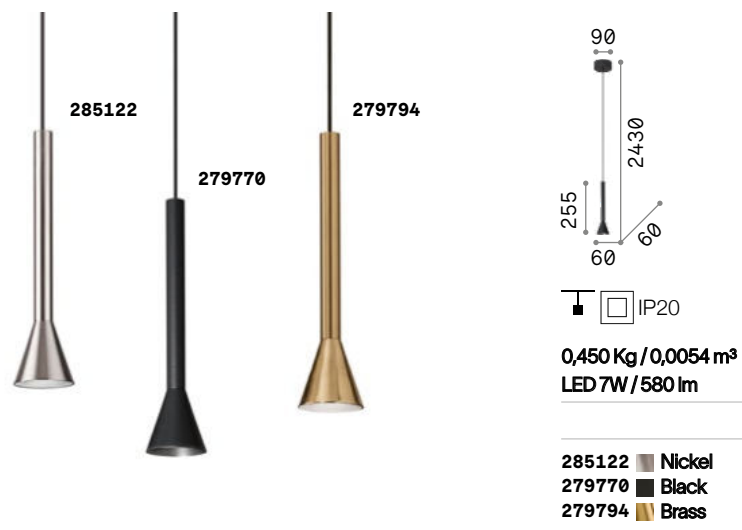

Diesis

Powder coated or plated metal ceiling rose and diffuser. Black PVC cable. Color: black, satin nickel or satin brass.

LED LED source 3000 K, 20.000 h life.

Archimede ^{new}

Powder coated metal ceiling cap with magnetic closure without screws. PVC cable. Powder coated aluminum diffuser with acrylic optic. Finishes: white, black.

LED LED source 3000 K, 50.000 h life.