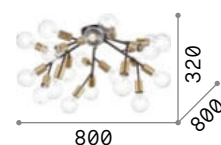

Spark

Matt black varnished metal frame and plated bulb holders.

IP20

2,730 Kg / 0,0864 m³
E27 max 20 x 25W

238333 ■ Black

3000 K
1120 lm

101323

P. 105

Cosmopolitan ^{new}

Metal frame with matt varnish finish. White acid-etched blown glass diffusers. Colors: black with satin brass details.

LED Bulbs LED G9 4W 3000 K included.
Cod. 209043

IP20

7,600 Kg / 0,1787 m³
G9 max 12 x 15W

IP20

3,040 Kg / 0,0579 m³
G9 max 8 x 15W

328485 ■ Black ^{new}

3000 K
510 lm

305486