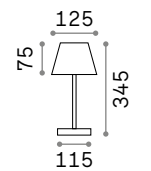

ON/OFF Lamp with integrated switch.

+ Lamp with dimmer.

Hand Lamp with touch dimmer.

Battery Lamp with rechargeable battery included. 14 hours life.

286723

286730

286716

286747