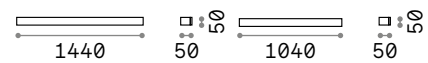

Linea new

Powder coated aluminum base and body. Glass diffusers. Indirect light emission. Finishes: anthracite, white, coffee, black.

LED LED source 3000 K, 30.000 h life.

IP54 1,750 Kg / 0,0049 m³ LED 23W / 2600 lm	IP54 1,430 Kg / 0,0036 m³ LED 20W / 1950 lm
---	---