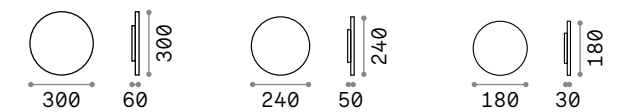

Linea new

Powder coated aluminum base and body. Glass diffusers. Indirect light emission. Finishes: anthracite, white, coffee, black.

LED LED source 3000 K, 30.000 h life.

IP54 1,750 Kg / 0,0049 m³ LED 23W / 2600 lm	IP54 1,430 Kg / 0,0036 m³ LED 20W / 1950 lm
---	---

Punto new

Powder coated aluminum base and body. Glass diffusers. Indirect light emission. Finishes: anthracite, white, coffee, black.

LED LED source 3000 K, 30.000 h life.

IP54 2,090 Kg / 0,0135 m³ LED 16W / 1850 lm	IP54 1,280 Kg / 0,0083 m³ LED 12W / 1400 lm	IP54 0,820 Kg / 0,0018 m³ LED 9W / 1050 lm
---	---	--