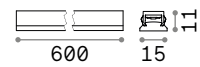

Stick Wide

LED SMD BRIDGLEUX

Power	Beam	Lumen	CCT	Finish	Code
6W	110°	600lm	3000K	Black	329444

new

0,070 Kg/0,0001 m³

LED SMD BRIDGLEUX

Power	Beam	Lumen	CCT	Finish	Code
12W	110°	1200lm	3000K	Black	329451

new

0,130 Kg/0,0002 m³

CRI≥90 6W 110° 600lm 3000K

CRI≥90 12W 110° 1200lm 3000K

Stick Wide 300 mm

Stick Wide 600 mm