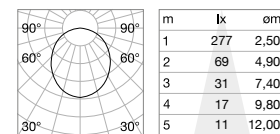

Stick Wide

LED SMD BRIDGLEUX

Power	Beam	Lumen	CCT	Finish	Code
6W	110°	600lm	3000K	Black	329444

new

0,070 Kg/0,0001 m³

LED SMD BRIDGLEUX

Power	Beam	Lumen	CCT	Finish	Code
12W	110°	1200lm	3000K	Black	329451

new

0,130 Kg/0,0002 m³

CRI≥90 6W 110° 600lm 3000K

CRI≥90 12W 110° 1200lm 3000K

Stick Wide 300 mm

Stick Wide 600 mm