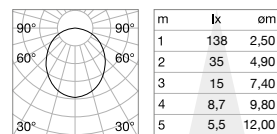

Stick Wide

LED SMD BRIDGLEUX

Power	Beam	Lumen	CCT	Finish	Code
6W	110°	600lm	3000K	Black	329444

new

0,070 Kg/0,0001 m³

LED SMD BRIDGLEUX

Power	Beam	Lumen	CCT	Finish	Code
12W	110°	1200lm	3000K	Black	329451

new

0,130 Kg/0,0002 m³

CRI≥90 6W 110° 600lm 3000K

CRI≥90 12W 110° 1200lm 3000K

Stick Wide 300 mm

Stick Wide 600 mm