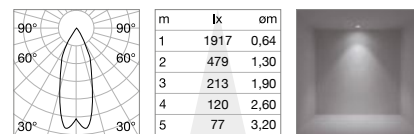

## LED SMD BRIDGLEUX

Power	Beam	Lumen	CCT	Finish	Code
12W	40°	1200lm	3000K	Black	329475

new

0,150 Kg/0,0002 m<sup>3</sup>

Light beam: ACCENT

CRI≥90 6W 40° 600lm 3000K

CRI≥90 12W 40° 1200lm 3000K

622