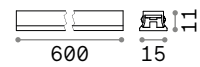

## LED SMD BRIDGLEUX

Power	Beam	Lumen	CCT	Finish	Code
6W	40°	600lm	3000K	Black	329468

new

0,070 Kg/0,0001 m<sup>3</sup>