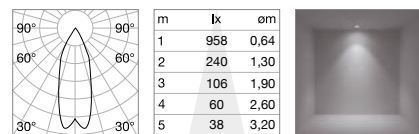

## LED SMD BRIDGLEUX

Power	Beam	Lumen	CCT	Finish	Code
12W	40°	1200lm	3000K	Black	329475

new

0,150 Kg/0,0002 m<sup>3</sup>

Light beam: ACCENT

CRI≥90 6W 40° 600lm 3000K

CRI≥90 12W 40° 1200lm 3000K

622