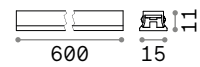

Stick Accent

LED SMD BRIDGLEUX

| Power | Beam | Lumen | CCT | Finish | Code |
|-------|------|-------|-------|--------|--------|
| 6W | 40° | 600lm | 3000K | Black | 329468 |

new

0,070 Kg/0,0001 m³

LED SMD BRIDGLEUX

| Power | Beam | Lumen | CCT | Finish | Code |
|-------|------|--------|-------|--------|--------|
| 12W | 40° | 1200lm | 3000K | Black | 329475 |

new

0,150 Kg/0,0002 m³

Light beam: ACCENT

CRI≥90 6W 40° 600lm 3000K