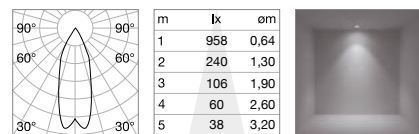

Stick Accent

LED SMD BRIDGLEUX

| Power | Beam | Lumen | CCT | Finish | Code |
|-------|------|-------|-------|--------|--------|
| 6W | 40° | 600lm | 3000K | Black | 329468 |

new

0,070 Kg/0,0001 m³

LED SMD BRIDGLEUX

| Power | Beam | Lumen | CCT | Finish | Code |
|-------|------|--------|-------|--------|--------|
| 12W | 40° | 1200lm | 3000K | Black | 329475 |

new

0,150 Kg/0,0002 m³

Light beam: ACCENT

CRI≥90 6W 40° 600lm 3000K