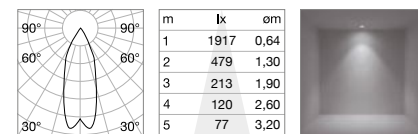

Stick Accent

LED SMD BRIDGLEUX

| Power | Beam | Lumen | CCT | Finish | Code |
|-------|------|-------|-------|--------|--------|
| 6W | 40° | 600lm | 3000K | Black | 329468 |

new

0,070 Kg/0,0001 m³

LED SMD BRIDGLEUX

| Power | Beam | Lumen | CCT | Finish | Code |
|-------|------|--------|-------|--------|--------|
| 12W | 40° | 1200lm | 3000K | Black | 329475 |

new

0,150 Kg/0,0002 m³

Light beam: ACCENT

CRI≥90 6W 40° 600lm 3000K