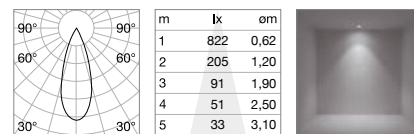

CRI≥90 5W 30° 470lm 3000K