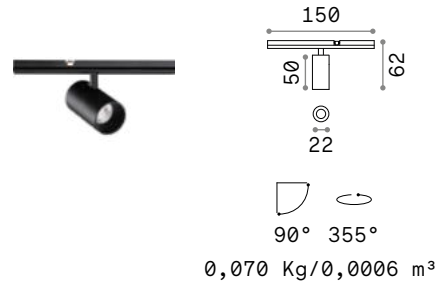

Stick Track Single

LED COB BRIDGLEUX

Power	Beam	Lumen	CCT	Finish	Code
3W	24°	270lm	3000 K	Black	329505

new

LED COB BRIDGLEUX

Power	Beam	Lumen	CCT	Finish	Code
5W	30°	470lm	3000 K	Black	329529

new

Light beam: ACCENT