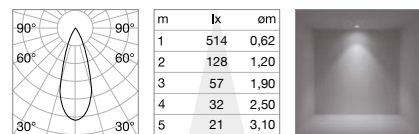

Stick Track Single

LED COB BRIDGLEUX

Power	Beam	Lumen	CCT	Finish	Code
3W	24°	270lm	3000 K	Black	329505

new

LED COB BRIDGLEUX

Power	Beam	Lumen	CCT	Finish	Code
5W	30°	470lm	3000 K	Black	329529

new

Light beam: ACCENT