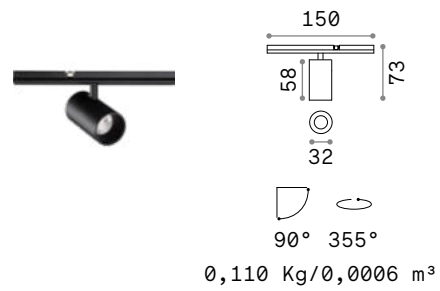

Stick Track Single

LED COB BRIDGLEUX

Power	Beam	Lumen	CCT	Finish	Code
3W	24°	270lm	3000 K	Black	329505

new

LED COB BRIDGLEUX

Power	Beam	Lumen	CCT	Finish	Code
5W	30°	470lm	3000 K	Black	329529

new

Light beam: ACCENT