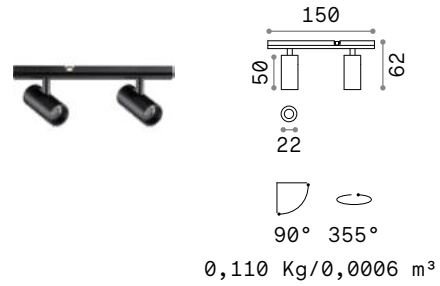

# Stick Track Double

## LED COB BRIDGLEUX

Power	Beam	Lumen	CCT	Finish	Code
6W	24°	550lm	3000K	Black	329512

new

## LED COB BRIDGLEUX

Power	Beam	Lumen	CCT	Finish	Code
10W	30°	950lm	3000K	Black	329536

new

Light beam: ACCENT

CRI≥90 6W 24° 550lm 3000K

CRI≥90 10W 30° 950lm 3000K

620

621