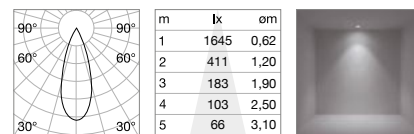

## LED COB BRIDGLEUX

Power	Beam	Lumen	CCT	Finish	Code
10W	30°	950lm	3000K	Black	329536

new

Light beam: ACCENT

CRI≥90 6W 24° 550lm 3000K

CRI≥90 10W 30° 950lm 3000K

620

621