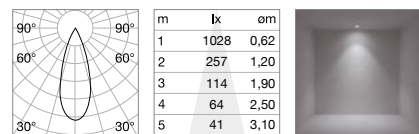

CRI≥90 6W 24° 550lm 3000K