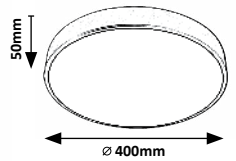

TESIA

3314

3315

3314 (M) (P)

LED / 36W
 (2600lm, 3000K) incl.
 IP20 • 19945
 matte black/white

5 998250 333144

3315 (M) (P)

LED / 36W
 (2600lm, 4000K) incl.
 IP20 • 19945
 silver/white