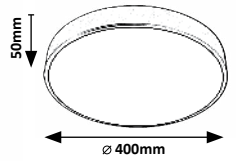

TESIA

3314

3315

3314 (M) (P)

LED / 36W
 (2600lm, 3000K) incl.
 IP20 • 19945
 matte black/white

5 998250 333144

3315 (M) (P)

LED / 36W
 (2600lm, 4000K) incl.
 IP20 • 19945
 silver/white