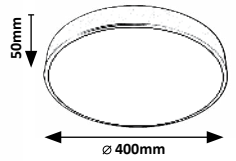

TESIA

3314

3315

3314 (M) (P)

LED / 36W
(2600lm, 3000K) incl.
IP20 • 19945
matte black/white

3315 (M) (P)

LED / 36W
(2600lm, 4000K) incl.
IP20 • 19945
silver/white