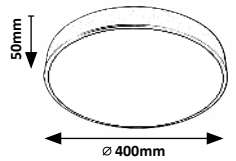

TESIA

3314

3315

3314 (M) (P)

LED / 36W
(2600lm, 3000K) incl.
IP20 • 19945
matte black/white

3315 (M) (P)

LED / 36W
(2600lm, 4000K) incl.
IP20 • 19945
silver/white