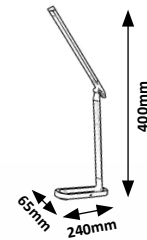

# MISHA

3349

3350

**6979** (P)

LED / 9W  
(400lm, 2700K-6500K) incl.  
IP20 • white

5 998250 369792

**6980** (P)

LED / 9W  
(400lm, 2700K-6500K) incl.  
IP20 • black