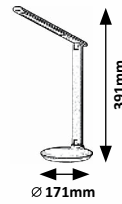

OSIAS

6979

6980

MISHA

3349

3350

6979 (P)

LED / 9W
(400lm, 2700K-6500K) incl.
IP20 • white

5 998250 369792

6980 (P)

LED / 9W
(400lm, 2700K-6500K) incl.
IP20 • black

5 998250 369808

3349 (M P)

LED / 7W
(400lm, 4000K) incl.
IP20 • silver/white

5 998250 333496

3350 (M P)

LED / 7W
(400lm, 4000K) incl.
IP20 • silver/black

5 998250 333502