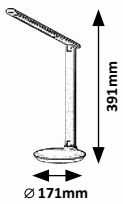

# MISHA

3349

3350

**6979** (P)

LED / 9W  
(400lm, 2700K-6500K) incl.  
IP20 • white

5 998250 369792

**6980** (P)

LED / 9W  
(400lm, 2700K-6500K) incl.  
IP20 • black