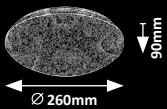

LUCAS

5 YEAR WARRANTY
LED built-in
NATURAL White

3936

3937

3938

3434

3435

3436