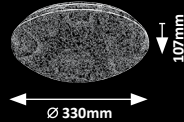

LUCAS

5 YEAR WARRANTY
LED built-in
NATURAL White

3936

3937

3938

3434

3435

3436