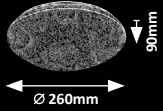

LUCAS

5 YEAR WARRANTY
LED built-in
NATURAL White

3936

3937

3938

3434

3435

3436