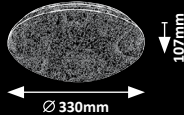

LUCAS

5 YEAR WARRANTY
LED built-in
NATURAL White

3936

3937

3938

3434

3435

3436