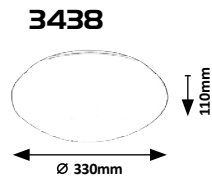

# LUCAS

**3358** (P)  
 LED / 15W  
 (1500lm, 4000K) incl.  
 IP44  
 silver/white

**3359** (P)  
 LED / 15W  
 (1500lm, 4000K) incl.  
 IP44  
 silver/white

**3437** (MP)  
 LED / 12W  
 (780lm, 4000K) incl.  
 IP44 • 19714  
 white

**3438** (MP)  
 LED / 18W  
 (1170lm, 4000K) incl.  
 IP44 • 19715  
 white

**3439** (MP)  
 LED / 24W  
 (1560lm, 4000K) incl.  
 IP44 • 19716  
 white