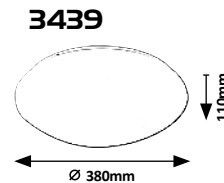

# LUCAS

**3358** (P)  
 LED / 15W  
 (1500lm, 4000K) incl.  
 IP44  
 silver/white

**3359** (P)  
 LED / 15W  
 (1500lm, 4000K) incl.  
 IP44  
 silver/white

**3437** (MP)  
 LED / 12W  
 (780lm, 4000K) incl.  
 IP44 • 19714  
 white

**3438** (MP)  
 LED / 18W  
 (1170lm, 4000K) incl.  
 IP44 • 19715  
 white

**3439** (MP)  
 LED / 24W  
 (1560lm, 4000K) incl.  
 IP44 • 19716  
 white