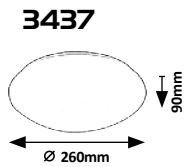

# LUCAS

**3358** (P)  
 LED / 15W  
 (1500lm, 4000K) incl.  
 IP44  
 silver/white

**3359** (P)  
 LED / 15W  
 (1500lm, 4000K) incl.  
 IP44  
 silver/white

**3437** (MP)  
 LED / 12W  
 (780lm, 4000K) incl.  
 IP44 • 19714  
 white

**3438** (MP)  
 LED / 18W  
 (1170lm, 4000K) incl.  
 IP44 • 19715  
 white

**3439** (MP)  
 LED / 24W  
 (1560lm, 4000K) incl.  
 IP44 • 19716  
 white