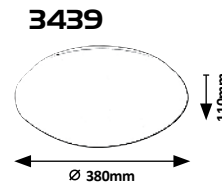

LAMBERT

LUCAS

3358 (P)

LED / 15W
(1500lm, 4000K) incl.
IP44
silver/white

5 998250 333588

3359 (P)

LED / 15W
(1500lm, 4000K) incl.
IP44
silver/white

5 998250 333595