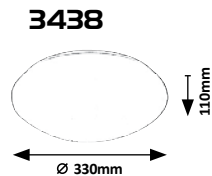

LAMBERT

LUCAS

3358 (P)

LED / 15W
(1500lm, 4000K) incl.
IP44
silver/white

5 998250 333588

3359 (P)

LED / 15W
(1500lm, 4000K) incl.
IP44
silver/white

5 998250 333595