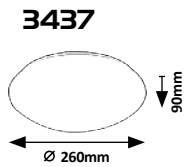

LAMBERT

LUCAS

3358 (P)

LED / 15W
(1500lm, 4000K) incl.
IP44
silver/white

5 998250 333588

3359 (P)

LED / 15W
(1500lm, 4000K) incl.
IP44
silver/white

5 998250 333595