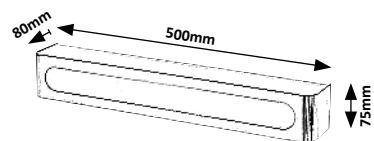

JAKUB

3480

DANTON

6270

3480 (M) (P)

LED / 12W
(1280lm, 4000K) incl.
IP44
chrome/white

5 998250 334806

6270 (M) (P)

LED / 14W
(1220lm, 3000K) incl.
IP44
chrome/white

5 998250 362700