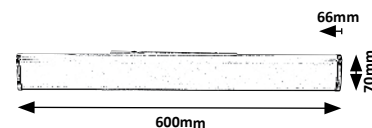

JAKUB

3480

DANTON

6270

3480 (M) (P)

LED / 12W
(1280lm, 4000K) incl.
IP44
chrome/white

5 998250 334806

6270 (M) (P)

LED / 14W
(1220lm, 3000K) incl.
IP44
chrome/white

5 998250 362700