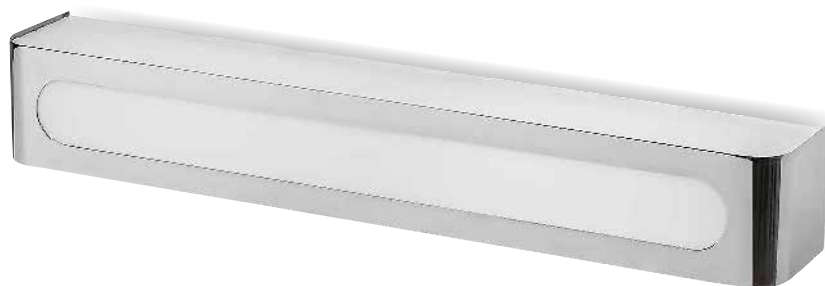

JAKUB

3480

DANTON

6270

3480 (M) (P)

LED / 12W
(1280lm, 4000K) incl.
IP44
chrome/white

5 998250 334806

6270 (M) (P)

LED / 14W
(1220lm, 3000K) incl.
IP44
chrome/white

5 998250 362700