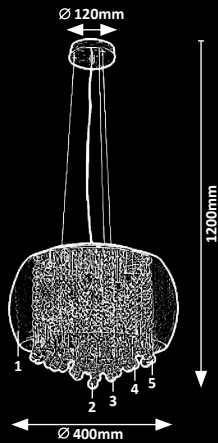

NINELLE

SEPARATELY SWITCHABLE

2236, 2237, 2238, 2239

3598

3599

3598 **MG**

☒ G9 / 6x max. 40W
IP20

▣ 1: 19879, 2: 19880, 3: 19881, 4: 19882, 5: 19887
chrome/tinted colour

3599 **MG**

☒ G9 / 6x max. 40W
IP20

▣ 1: 19879, 2: 19880, 3: 19881, 4: 19882, 5: 19887
chrome/tinted colour