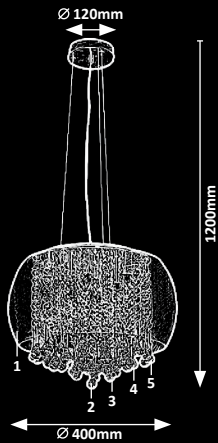

NINELLE

SEPARATELY SWITCHABLE

2236, 2237, 2238, 2239

3598

3599

3598 **MG**

☒ G9 / 6x max. 40W
IP20

▣ 1: 19879, 2: 19880, 3: 19881, 4: 19882, 5: 19887
chrome/tinted colour

3599 **MG**

☒ G9 / 6x max. 40W
IP20

▣ 1: 19879, 2: 19880, 3: 19881, 4: 19882, 5: 19887
chrome/tinted colour