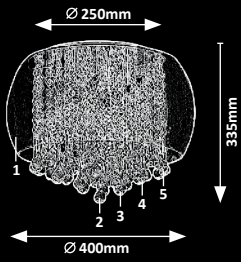

NINELLE

SEPARATELY SWITCHABLE

2236, 2237, 2238, 2239

3598

3599

3598 **MG**

☒ G9 / 6x max. 40W
IP20

▣ 1: 19879, 2: 19880, 3: 19881, 4: 19882, 5: 19887
chrome/tinted colour

3599 **MG**

☒ G9 / 6x max. 40W
IP20

▣ 1: 19879, 2: 19880, 3: 19881, 4: 19882, 5: 19887
chrome/tinted colour