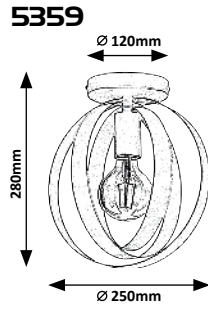

CORTADO

HARLOW

TEXTILE
CABLE

5359

5360

Ø 120mm

980mm

Ø 250mm

5361

1040mm

Ø 250mm

840mm

3607

Ø 100mm

1800mm

Ø 300mm