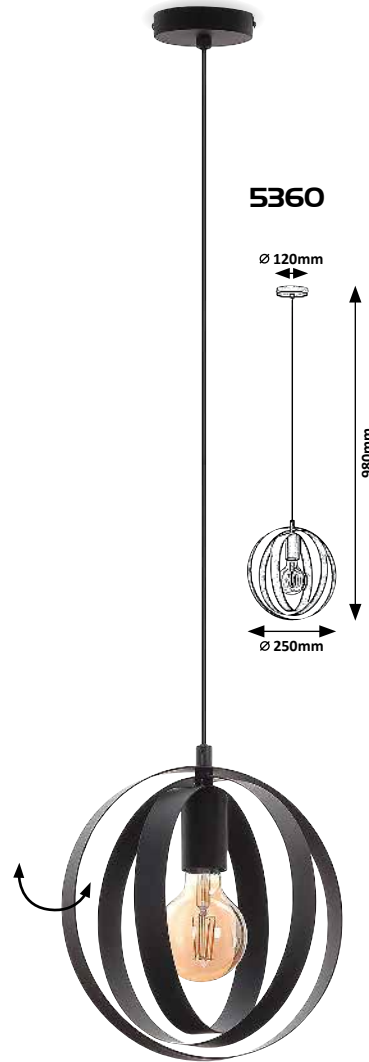

CORTADO

HARLOW

TEXTILE
CABLE

5359

5360

Ø 120mm

980mm

Ø 250mm

5361

1040mm

Ø 250mm

840mm

3607

Ø 100mm

1800mm

Ø 300mm