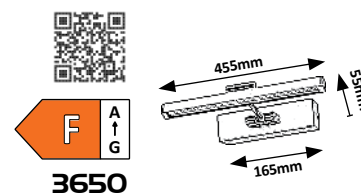

PICTURE GUARD

PICTURE SLIM

3640

(M)

LED / 5W
(300lm, 3000K) incl.
IP20
chrome

5 998250 336404

3650

(M)