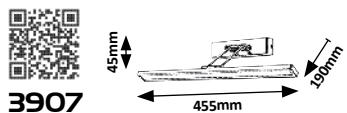

PICTURE GUARD

PICTURE SLIM

3640

(M)

LED / 5W
(300lm, 3000K) incl.
IP20
chrome

5 998250 336404

3650

(M)