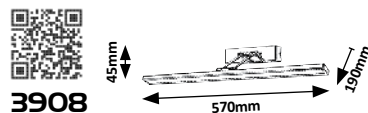

PICTURE GUARD

PICTURE SLIM

3640

(M)

LED / 5W
(300lm, 3000K) incl.
IP20
chrome

5 998250 336404

3650

(M)