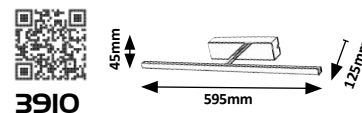

PICTURE GUARD

PICTURE SLIM

3640

(M)

LED / 5W
(300lm, 3000K) incl.
IP20
chrome

5 998250 336404

3650

(M)