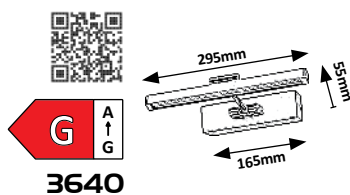

PICTURE GUARD

PICTURE SLIM

3640

(M)

LED / 5W
(300lm, 3000K) incl.
IP20
chrome

5 998250 336404

3650

(M)

LED / 12W
(554lm, 4000K) incl.
IP20
chrome

5 998250 339108