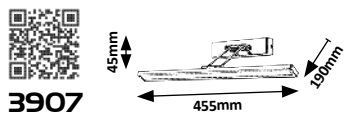

PICTURE GUARD

PICTURE SLIM

3640

(M)

LED / 5W
(300lm, 3000K) incl.
IP20
chrome

5 998250 336404

3650

(M)