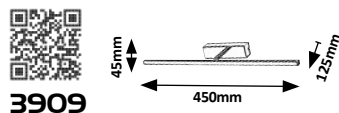

PICTURE GUARD

PICTURE SLIM

3640

(M)

LED / 5W
(300lm, 3000K) incl.
IP20
chrome

5 998250 336404

3650

(M)