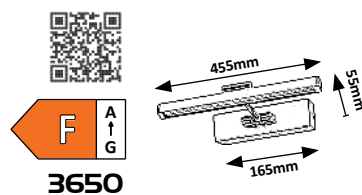

PICTURE GUARD

PICTURE SLIM

3640

(M)

LED / 5W
(300lm, 3000K) incl.
IP20
chrome

5 998250 336404

3650

(M)