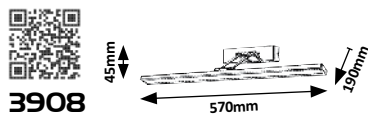

PICTURE GUARD

PICTURE SLIM

3640

(M)

LED / 5W
(300lm, 3000K) incl.
IP20
chrome

5 998250 336404

3650

(M)