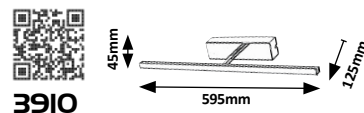

PICTURE GUARD

PICTURE SLIM

3640

(M)

LED / 5W
(300lm, 3000K) incl.
IP20
chrome

5 998250 336404

3650

(M)