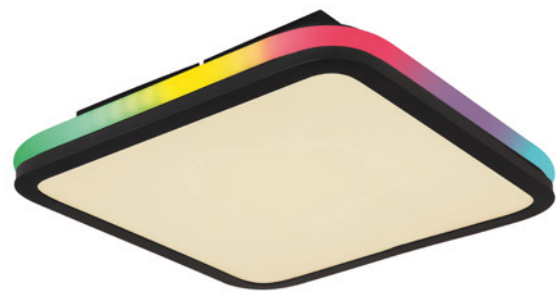

41391-40R

41391-40

# Jaxxi

<b>41391-40</b>	incl. LED 40W incl. RGB LED 5W	425-4250lm	200-2000lm	2700-6500K 2700 4200 6500K	VPE: 5	↔ 35,5cm x 35,5cm	↓ 7cm
<b>41391-40R</b>	incl. LED 40W incl. RGB LED 5W	425-4250lm	200-2000lm	2700-6500K 2700 4200 6500K	VPE: 5	Ø45cm	↓ 7cm

metal black matt, acrylic opal