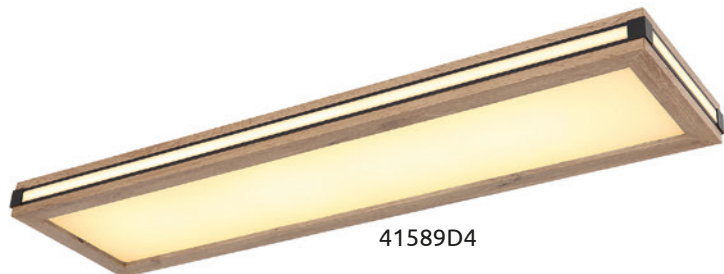

41589D1

41589D2

41589D4

Carla

41589D1	incl. LED 12W	1480lm	750lm	3000K	VPE: 4	↔ 30cm x 30cm ↓ 7,5cm
	incl. LED 12W	1220lm	630lm			
41589D2	incl. LED 24W	2400lm	1600lm	3000K	VPE: 4	↔ 45cm x 45cm ↓ 7,5cm
	incl. LED 20W	2000lm	1000lm			
41589D4	incl. LED 24W	2400lm	1600lm	3000K	VPE: 4	↔ 80cm x 20cm ↓ 7,5cm
	incl. LED 20W	2000lm	1000lm			

metal white, metal black matt, MDF dark wood optics, plastic opal