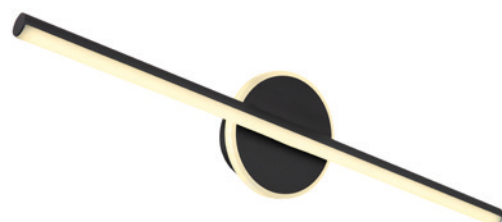

41924M

41924N

41924S

Pepe

41924M	incl. LED 10W	980lm	690lm	4000K	VPE: 10	↔ 60,8cm x 13cm	↳ 7,4cm	metal gold matt, acrylic opal
41924N	incl. LED 10W	980lm	720lm	4000K	VPE: 10	↔ 60,8cm x 13cm	↳ 7,4cm	metal nickel matt, acrylic opal
41924S	incl. LED 10W	980lm	630lm	4000K	VPE: 10	↔ 60,8cm x 13cm	↳ 7,4cm	metal black matt, acrylic opal