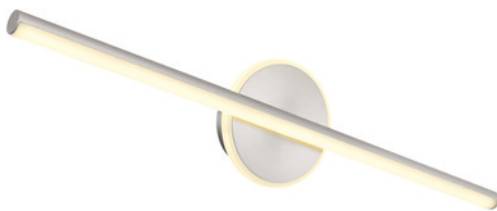

41924M

41924N

41924S

Pepe

41924M	incl. LED 10W	980lm	690lm	4000K	VPE: 10	↔ 60,8cm x 13cm	↳ 7,4cm	metal gold matt, acrylic opal
41924N	incl. LED 10W	980lm	720lm	4000K	VPE: 10	↔ 60,8cm x 13cm	↳ 7,4cm	metal nickel matt, acrylic opal
41924S	incl. LED 10W	980lm	630lm	4000K	VPE: 10	↔ 60,8cm x 13cm	↳ 7,4cm	metal black matt, acrylic opal