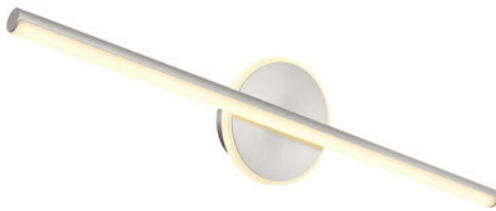

41924M

41924N

41924S

Pepe

41924M	incl. LED 10W	980lm	690lm	4000K	VPE: 10	↔ 60,8cm x 13cm	↳ 7,4cm	metal gold matt, acrylic opal
41924N	incl. LED 10W	980lm	720lm	4000K	VPE: 10	↔ 60,8cm x 13cm	↳ 7,4cm	metal nickel matt, acrylic opal
41924S	incl. LED 10W	980lm	630lm	4000K	VPE: 10	↔ 60,8cm x 13cm	↳ 7,4cm	metal black matt, acrylic opal