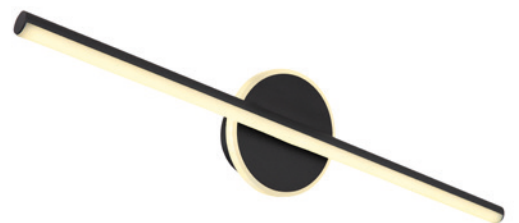

41924M

41924N

41924S

Pepe

41924M	incl. LED 10W	980lm	690lm	4000K	VPE: 10	↔ 60,8cm x 13cm	↳ 7,4cm	metal gold matt, acrylic opal
41924N	incl. LED 10W	980lm	720lm	4000K	VPE: 10	↔ 60,8cm x 13cm	↳ 7,4cm	metal nickel matt, acrylic opal
41924S	incl. LED 10W	980lm	630lm	4000K	VPE: 10	↔ 60,8cm x 13cm	↳ 7,4cm	metal black matt, acrylic opal