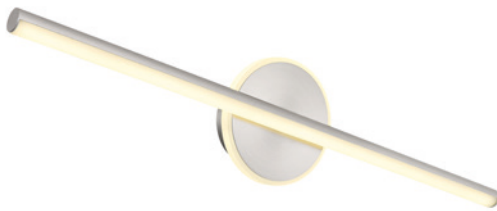

41924M

41924N

41924S

Pepe

41924M	incl. LED 10W	980lm	690lm	4000K	VPE: 10	↔ 60,8cm x 13cm	↳ 7,4cm	metal gold matt, acrylic opal
41924N	incl. LED 10W	980lm	720lm	4000K	VPE: 10	↔ 60,8cm x 13cm	↳ 7,4cm	metal nickel matt, acrylic opal
41924S	incl. LED 10W	980lm	630lm	4000K	VPE: 10	↔ 60,8cm x 13cm	↳ 7,4cm	metal black matt, acrylic opal