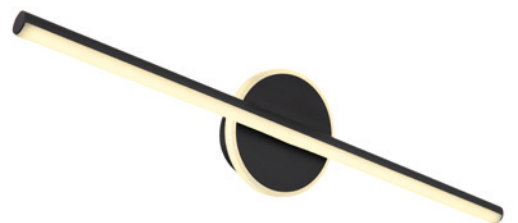

41924M

41924N

41924S

Pepe

41924M	incl. LED 10W	980lm	690lm	4000K	VPE: 10	↔ 60,8cm x 13cm	↳ 7,4cm	metal gold matt, acrylic opal
41924N	incl. LED 10W	980lm	720lm	4000K	VPE: 10	↔ 60,8cm x 13cm	↳ 7,4cm	metal nickel matt, acrylic opal
41924S	incl. LED 10W	980lm	630lm	4000K	VPE: 10	↔ 60,8cm x 13cm	↳ 7,4cm	metal black matt, acrylic opal