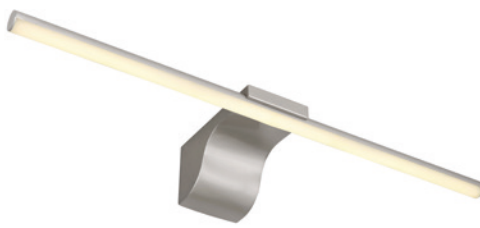

41925M

41925N

41925S

# Pepe

<b>41925M</b>	incl. LED 10W	1020lm	630lm	4000K	VPE: 10	↔ 60,8cm x 8cm	↳ 15cm	metal gold matt, acrylic opal	
<b>41925N</b>	incl. LED 10W	1020lm	620lm	4000K	VPE: 10	↔ 60,8cm x 8cm	↳ 15cm	metal nickel matt, acrylic opal	
<b>41925S</b>	incl. LED 10W	1020lm	560lm	4000K	VPE: 10	↔ 60,8cm x 8cm	↳ 15cm	metal black matt, acrylic opal	