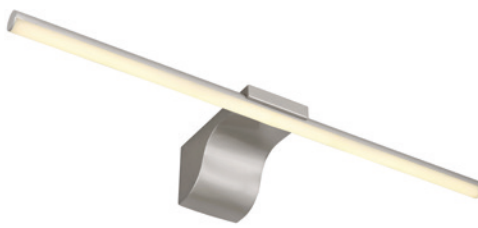

41925M

41925N

41925S

Pepe

41925M	incl. LED 10W	1020lm	630lm	4000K	VPE: 10	↔ 60,8cm x 8cm	↳ 15cm	metal gold matt, acrylic opal	
41925N	incl. LED 10W	1020lm	620lm	4000K	VPE: 10	↔ 60,8cm x 8cm	↳ 15cm	metal nickel matt, acrylic opal	
41925S	incl. LED 10W	1020lm	560lm	4000K	VPE: 10	↔ 60,8cm x 8cm	↳ 15cm	metal black matt, acrylic opal	